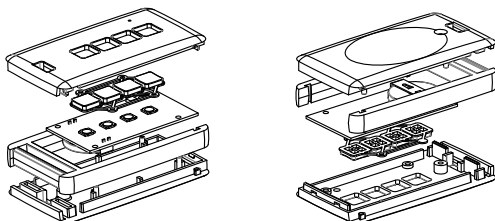

Proprietary and Confidential	TEKO S.p.A. Via dell'Industria 5 - S.Lazzaro di Savena - BO - IT			
	Subject to technical modification without prior notice. Tipographical and others errors do not justify any claim for damages. All dimensions should be verified using an actual moulded part.			
	Part Number:	Date:	Sheet:	First angle prj.
	REMO-TEK	07/11/2014	1 of 2	
This document contains proprietary information of TEKNO S.p.a. and is rendered subject to the conditions that the information be retained in confidence not be reproduced or copied and not be used or incorporated in any product			Size:	Scale:
			A4	1:1

Light gray plastic side bumper

Polished chrome side bumper

Proprietary and Confidential	TEKO S.p.A. Via dell'Industria 5 - S.Lazzaro di Savena - BO - IT			
	Subject to technical modification without prior notice. Tipographical and others errors do not justify any claim for damages. All dimensions should be verified using an actual moulded part.			
	Part Number:	Date:	Sheet:	First angle prj.
	REMO-TEK	07/11/2014	2 of 2	
This document contains proprietary information of TEKNO S.p.a. and is rendered subject to the conditions that the information be retained in confidence not be reproduced or copied and not be used or incorporated in any product			Size:	Scale:
			A4	1:1