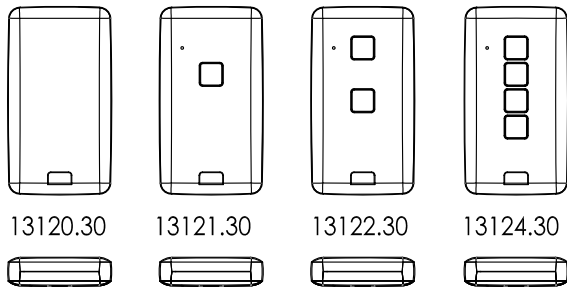

Proprietary and Confidential	TEKO S.p.A. Via dell'Industria 5 - S.Lazzaro di Savena - BO - IT			
	Subject to technical modification without prior notice. Tipographical and others errors do not justify any claim for damages. All dimensions should be verified using an actual moulded part.			
	Part Number:	Date:	Sheet:	First angle prj.
	REMO-TEK	07/11/2014	1 of 2	
This document contains proprietary information of TEKNO S.p.a. and is rendered subject to the conditions that the information be retained in confidence not be reproduced or copied and not be used or incorporated in any product			Size:	Scale:
			A4	1:1

Light gray plastic side bumper

Polished chrome side bumper

Proprietary and Confidential	TEKO S.p.A. Via dell'Industria 5 - S.Lazzaro di Savena - BO - IT			
	Subject to technical modification without prior notice. Tipographical and others errors do not justify any claim for damages. All dimensions should be verified using an actual moulded part.			
	Part Number:	Date:	Sheet:	First angle prj.
	REMO-TEK	07/11/2014	2 of 2	
This document contains proprietary information of TEKNO S.p.a. and is rendered subject to the conditions that the information be retained in confidence not be reproduced or copied and not be used or incorporated in any product			Size:	Scale:
			A4	1:1