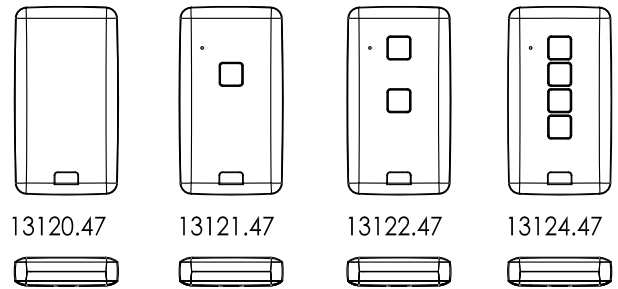

Proprietary and Confidential	TEKO S.p.A. Via dell'Industria 5 - S.Lazzaro di Savena - BO - IT			
	Subject to technical modification without prior notice. Tipographical and others errors do not justify any claim for damages. All dimensions should be verified using an actual moulded part.			
	Part Number:	Date:	Sheet:	First angle prj.
	REMO-TEK	07/11/2014	1 of 2	
This document contains proprietary information of TEKNO S.p.a. and is rendered subject to the conditions that the information be retained in confidence not be reproduced or copied and not be used or incorporated in any product			Size:	Scale:
			A4	1:1

Light gray plastic side bumper

Polished chrome side bumper

Proprietary and Confidential	TEKO S.p.A. Via dell'Industria 5 - S.Lazzaro di Savena - BO - IT			
	Subject to technical modification without prior notice. Tipographical and others errors do not justify any claim for damages. All dimensions should be verified using an actual moulded part.			
	Part Number:	Date:	Sheet:	First angle prj.
	REMO-TEK	07/11/2014	2 of 2	
This document contains proprietary information of TEKNO S.p.a. and is rendered subject to the conditions that the information be retained in confidence not be reproduced or copied and not be used or incorporated in any product			Size:	Scale:
			A4	1:1