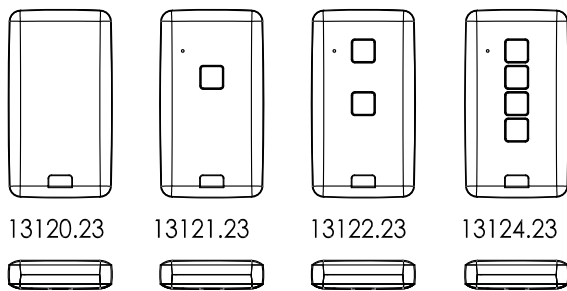

Proprietary and Confidential	TEKO S.p.A. Via dell'Industria 5 - S.Lazzaro di Savena - BO - IT			
	Subject to technical modification without prior notice. Tipographical and others errors do not justify any claim for damages. All dimensions should be verified using an actual moulded part.			
	Part Number:	Date:	Sheet:	First angle prj.
	REMO-TEK	07/11/2014	1 of 2	
This document contains proprietary information of TEKNO S.p.a. and is rendered subject to the conditions that the information be retained in confidence not be reproduced or copied and not be used or incorporated in any product			Size:	Scale:
			A4	1:1

Light gray plastic side bumper

Polished chrome side bumper

Proprietary and Confidential	TEKO S.p.A. Via dell'Industria 5 - S.Lazzaro di Savena - BO - IT			
	Subject to technical modification without prior notice. Tipographical and others errors do not justify any claim for damages. All dimensions should be verified using an actual moulded part.			
	Part Number:	Date:	Sheet:	First angle prj.
	REMO-TEK	07/11/2014	2 of 2	
This document contains proprietary information of TEKNO S.p.a. and is rendered subject to the conditions that the information be retained in confidence not be reproduced or copied and not be used or incorporated in any product			Size:	Scale:
			A4	1:1