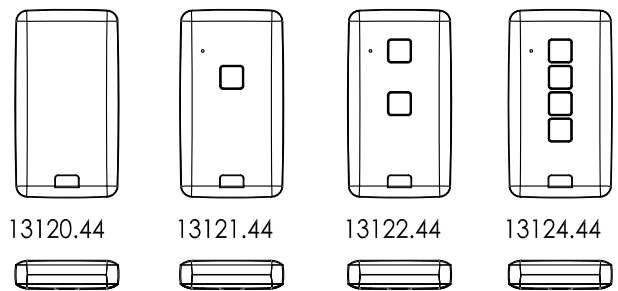

Proprietary and Confidential	TEKO S.p.A. Via dell'Industria 5 - S.Lazzaro di Savena - BO - IT			
	Subject to technical modification without prior notice. Tipographical and others errors do not justify any claim for damages. All dimensions should be verified using an actual moulded part.			
	Part Number:	Date:	Sheet:	First angle prj.
	REMO-TEK	07/11/2014	1 of 2	
This document contains proprietary information of TEKNO S.p.a. and is rendered subject to the conditions that the information be retained in confidence not be reproduced or copied and not be used or incorporated in any product			Size:	Scale:
			A4	1:1

Light gray plastic side bumper

Polished chrome side bumper

Proprietary and Confidential	TEKO S.p.A. Via dell'Industria 5 - S.Lazzaro di Savena - BO - IT			
	Subject to technical modification without prior notice. Tipographical and others errors do not justify any claim for damages. All dimensions should be verified using an actual moulded part.			
	Part Number:	Date:	Sheet:	First angle prj.
	REMO-TEK	07/11/2014	2 of 2	
This document contains proprietary information of TEKNO S.p.a. and is rendered subject to the conditions that the information be retained in confidence not be reproduced or copied and not be used or incorporated in any product			Size:	Scale:
			A4	1:1