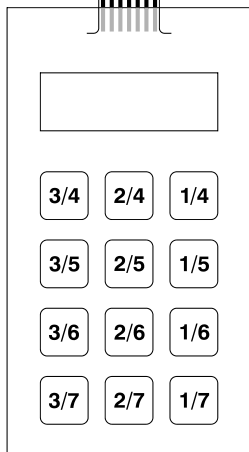

MW.5

MW.9

Collegamenti  
links

Grafica  
Graphics

Preformatura tasti  
Keys' preforming

Number of keys	12
Tactility	poly dom
Dimensions (mm)	71,4 x 131
Dimension tolerance (mm)	-0,3
Thick (mm)	1
Cable length (mm)	50
Dimensions transparent window (mm)	52,3 x 17,2
Number of cable contacts	7
Contact pitch (mm)	2,54
Distance from cable outlet to the edge of keypad (mm)	5