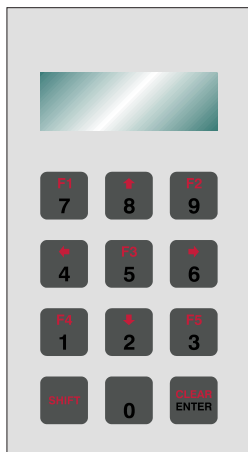

MW.5

MW.9

Collegamenti  
links

Grafica  
Graphics

Preformatura tasti  
Keys' preforming

Number of keys	12
Tactility	poly dom
Dimensions (mm)	71,4 x 131
Dimension tolerance (mm)	-0,3
Thick (mm)	1
Cable length (mm)	50
Dimensions transparent window (mm)	52,3 x 17,2
Number of cable contacts	7
Contact pitch (mm)	2,54
Distance from cable outlet to the edge of keypad (mm)	5