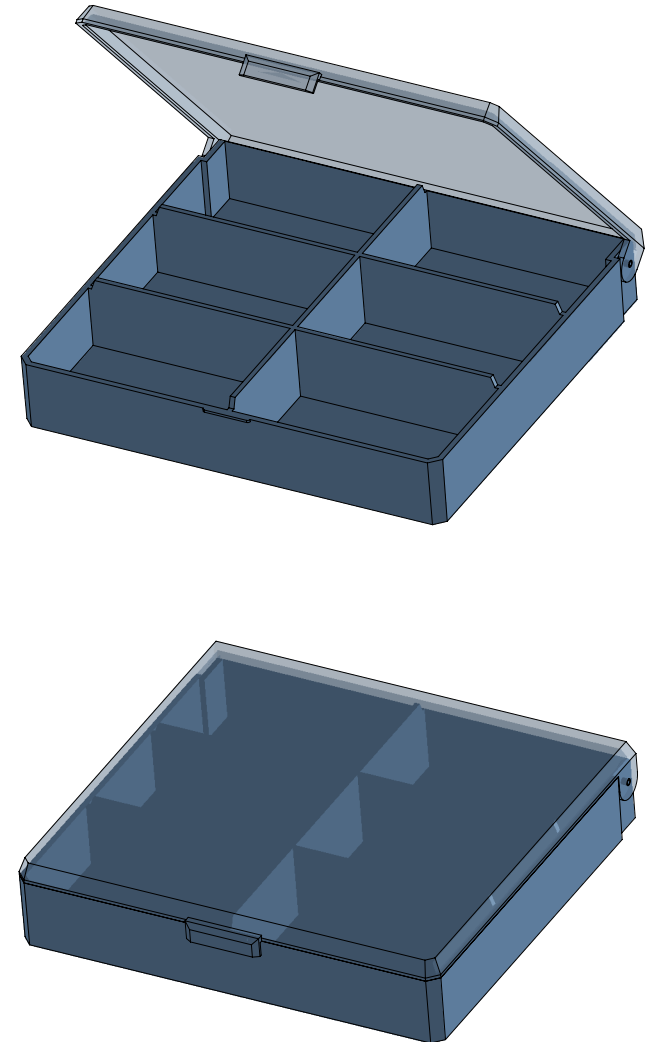

SEZIONE A-A

Proprietary and Confidential	TEKO S.p.A. Via dell'Industria 5 - S.Lazzaro di Savena - BO - IT			
	<i>Subject to technical modification without prior notice. Tipographical and others errors do not justify any claim for damages. All dimensions should be verified using an actual moulded part.</i>			
	Part Number: SQ6	Date: 04/06/2013	Sheet: 1 of 1	First angle prj. 
This document contains proprietary information of TEKO S.p.a. and is tendered subject to the conditions that the information be retained in confidence not be reproduced or copied and not be used or incorporated in any product			Size: A4	Scale: 1:2