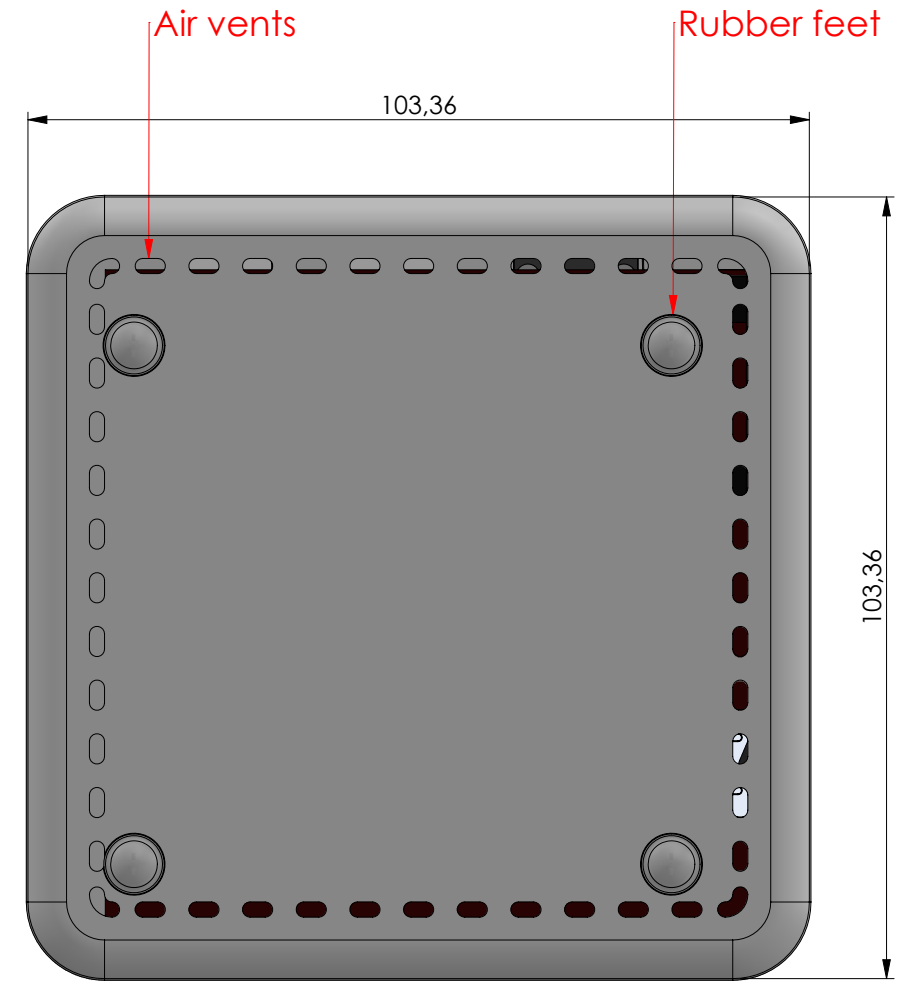

Audio IN Audio OUT S-Video DVI-D

Serial  
DC Power  
USB OTG  
micro SD

Ethernet USB HOST